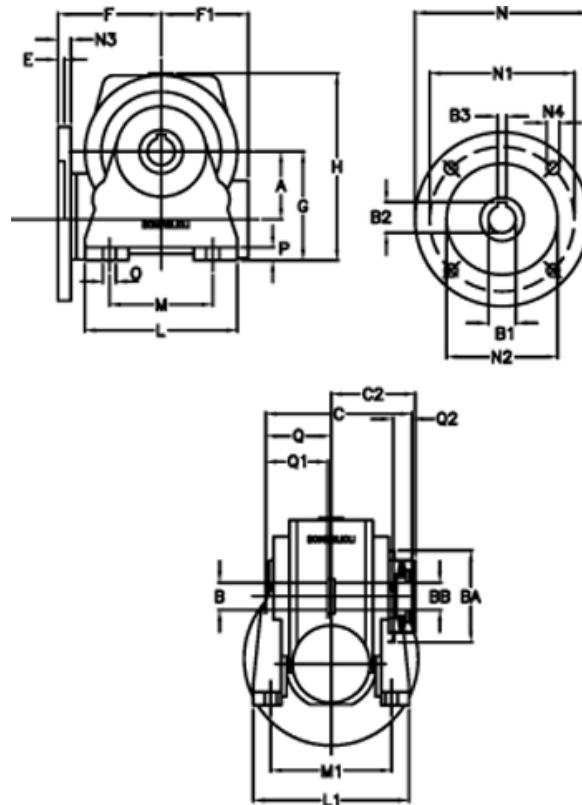

# Data Sheet

Article number: 390204402812836

Description: Worm Gear with Torque Limiter  
VF 44-L2-N-28-P71B14

## Measures

a = 44.60	C2 = 48	L1 = 98	O = 8.5
B = 18	Description = VF 44N-xx-71B14	m = 52	P = 10
B1 E7 = 14	E = 2.0	M1 = 81.0	Q = 32.0
B2 = 16.3	F = 65	N = 105	Q1 = 32
B3 H9 = 5	F1 = 54	N1 = 85	Q2 = 12
BA = 40	g = 72	N2 = 70	
BB H7 = 11	H = 124.5	N3 = 10.0	
C = 79	L = 90	N4 = 7	